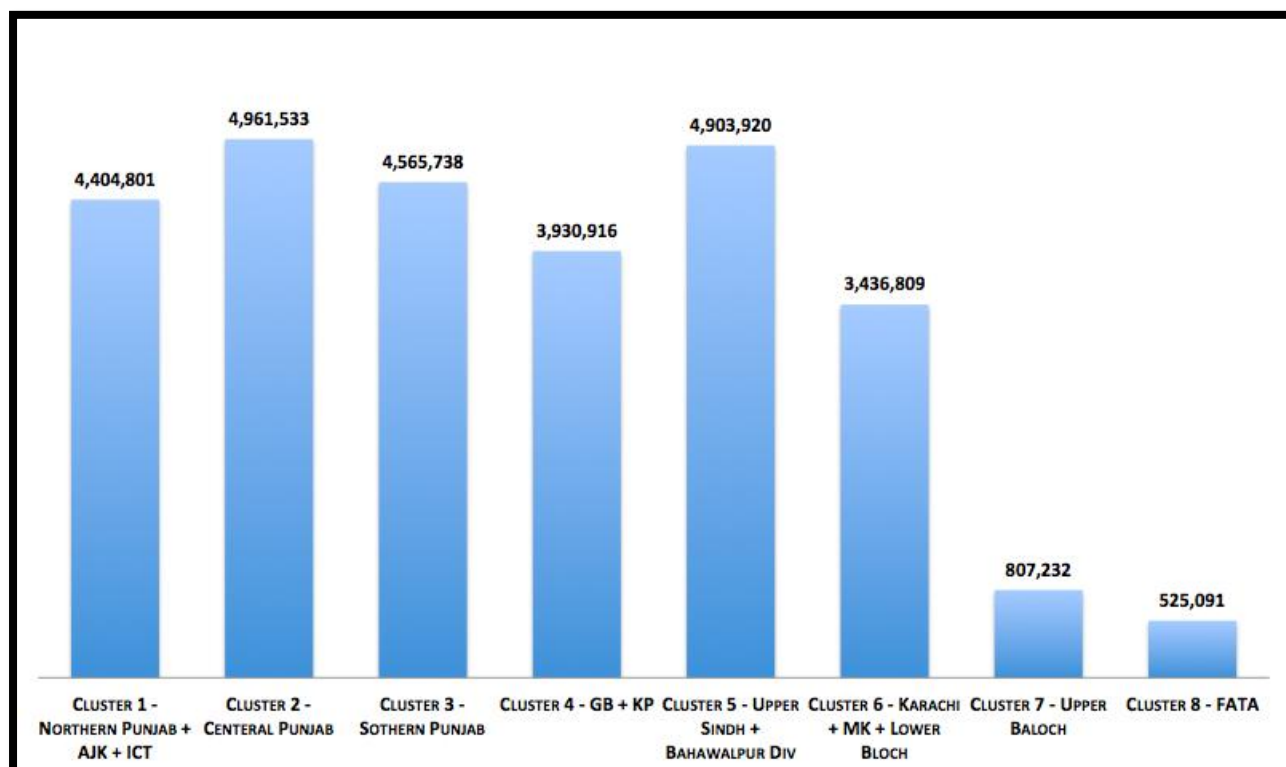

**Government of Pakistan**  
**Benazir Income Support Programme (BISP)**  
**National Socio Economic Registry (NSER)**

\*\*\*\*\*

**CLUSTERS**

**NATIONWIDE ROLLOUT OF NATIONAL SOCIO ECONOMIC REGISTRY (NSER)**  
**UPDATE**

**Cluster-wise Estimated Number of Households**

Clusters	Estimated No. of Households
<b>Cluster 1</b> - Northern Punjab + AJK + ICT	4,404,801
<b>Cluster 2</b> - Central Punjab	4,961,533
<b>Cluster 3</b> - Sothern Punjab	4,565,738
<b>Cluster 4</b> - GilgitBaltistan (GB) + Khyber Pakhtunkhwa (KP)	3,930,916
<b>Cluster 5</b> - Upper Sindh + Bahawalpur Division	4,903,920
<b>Cluster 6</b> - Lower Baluchistan + Karachi Division + Makran Division	3,436,809
<b>Cluster 7</b> - Upper Baluchistan	807,232
<b>Cluster 8</b> - FATA	525,091
<b>Total</b>	<b>27,536,041</b>